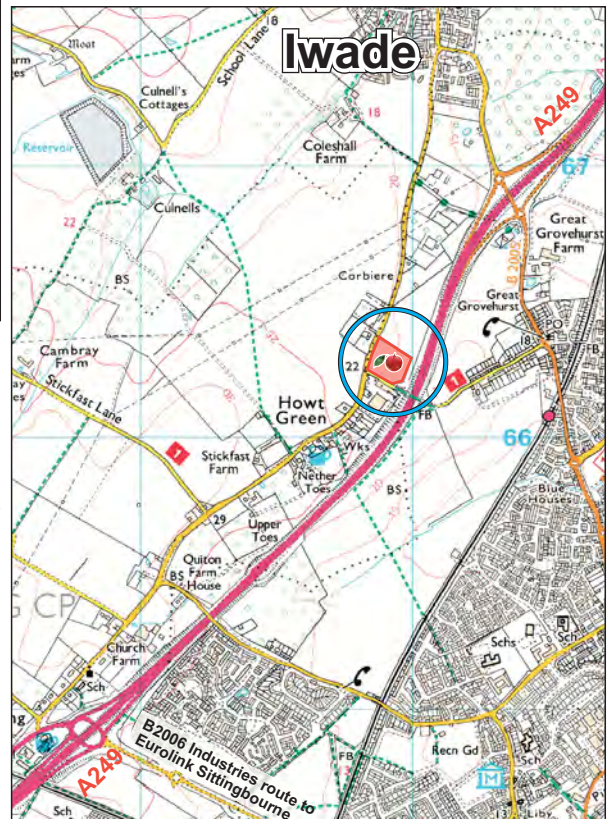

OPEN STORAGE SITE

To let

Pheasant Farm West, Sheppey Way **IWADE** Near Sittingbourne, Kent ME9 8QT

4 acres

Location

Situated just off the A249 East of Sittingbourne.

Description

A broadly level open storage site laid to part tarmac, part road scrapings and part grass, all of which has been used for open storage uses for over 12 years. Various portacabin offices on site up to around 3,000 sqft with mains plumbing and electricity.